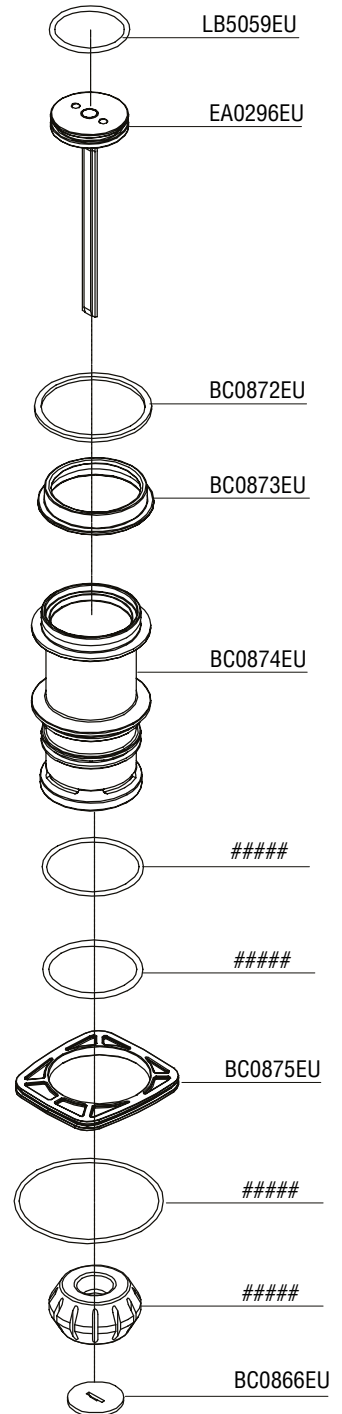

## Heavy Wire Stapler

**Parts Reference Guide**  
**Guía de referencia**  
**de piezas**  
**Pièces Guide**  
**de référence**

Schematic Drawings Inside  
Plano esquemático en el interior  
Schéma intérieur

**Repair Kits**

VSP-00818  
VSP-00819  
VSP-00820  
VSP-00821  
YK0839EU

**SENCO**<sup>®</sup>

- # Contents Of VSP-00818 Repair Kit
- ## Contents Of VSP-00819 Repair Kit
- ### Contents Of VSP-00820 Repair Kit
- #### Contents Of VSP-00821 Repair Kit
- ##### Contents Of YK0839EU Repair Kit

Tool #	Model
XL3096	Sencomatic

EU DESIGNED PARTS CAN BE DIFFERENT

# SHS51XP Sencomatic

EU DESIGNED PARTS CAN BE DIFFERENT

**Available Plugs**  
(Not Included with Tool)

	<b>PC0480</b> Ind. Interchange 3/8" NPT
	<b>PC0485 4</b> Ind. Interchange 3/8" NPT
	<b>PC0469</b> Tru-Flate 3/8" NPT
	<b>PC0475 4</b> Tru-Flate 3/8" NPT