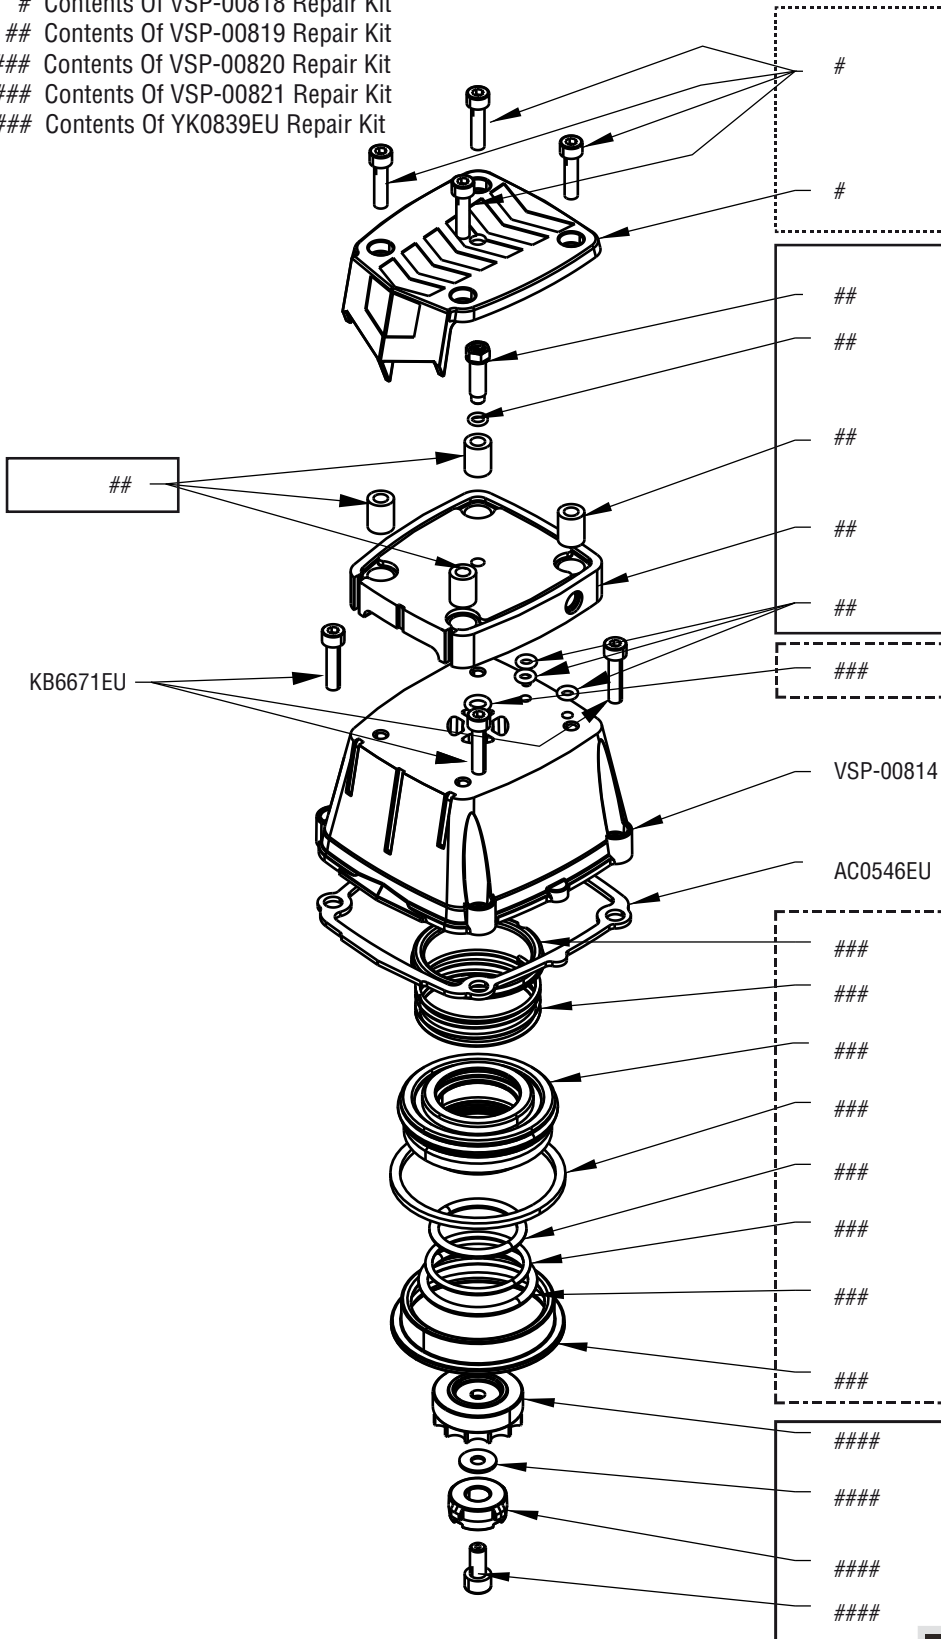

## Heavy Wire Stapler

**Parts Reference Guide**  
**Guía de referencia**  
**de piezas**  
**Pièces Guide**  
**de référence**

Schematic Drawings Inside  
Plano esquemático en el interior  
Schéma intérieur

**Repair Kits**

VSP-00818  
VSP-00819  
VSP-00820  
VSP-00821  
YK0839EU

**SENCO**<sup>®</sup>

- # Contents Of VSP-00818 Repair Kit
- ## Contents Of VSP-00819 Repair Kit
- ### Contents Of VSP-00820 Repair Kit
- #### Contents Of VSP-00821 Repair Kit
- ##### Contents Of YK0839EU Repair Kit

Tool #	Model
XL3096	Sencomatic

EU DESIGNED PARTS CAN BE DIFFERENT

# SHS51XP Sencomatic

EU DESIGNED PARTS CAN BE DIFFERENT

**Available Plugs**  
(Not Included with Tool)

	<b>PC0480</b> Ind. Interchange 3/8" NPT
	<b>PC0485 4</b> Ind. Interchange 3/8" NPT
	<b>PC0469</b> Tru-Flate 3/8" NPT
	<b>PC0475 4</b> Tru-Flate 3/8" NPT