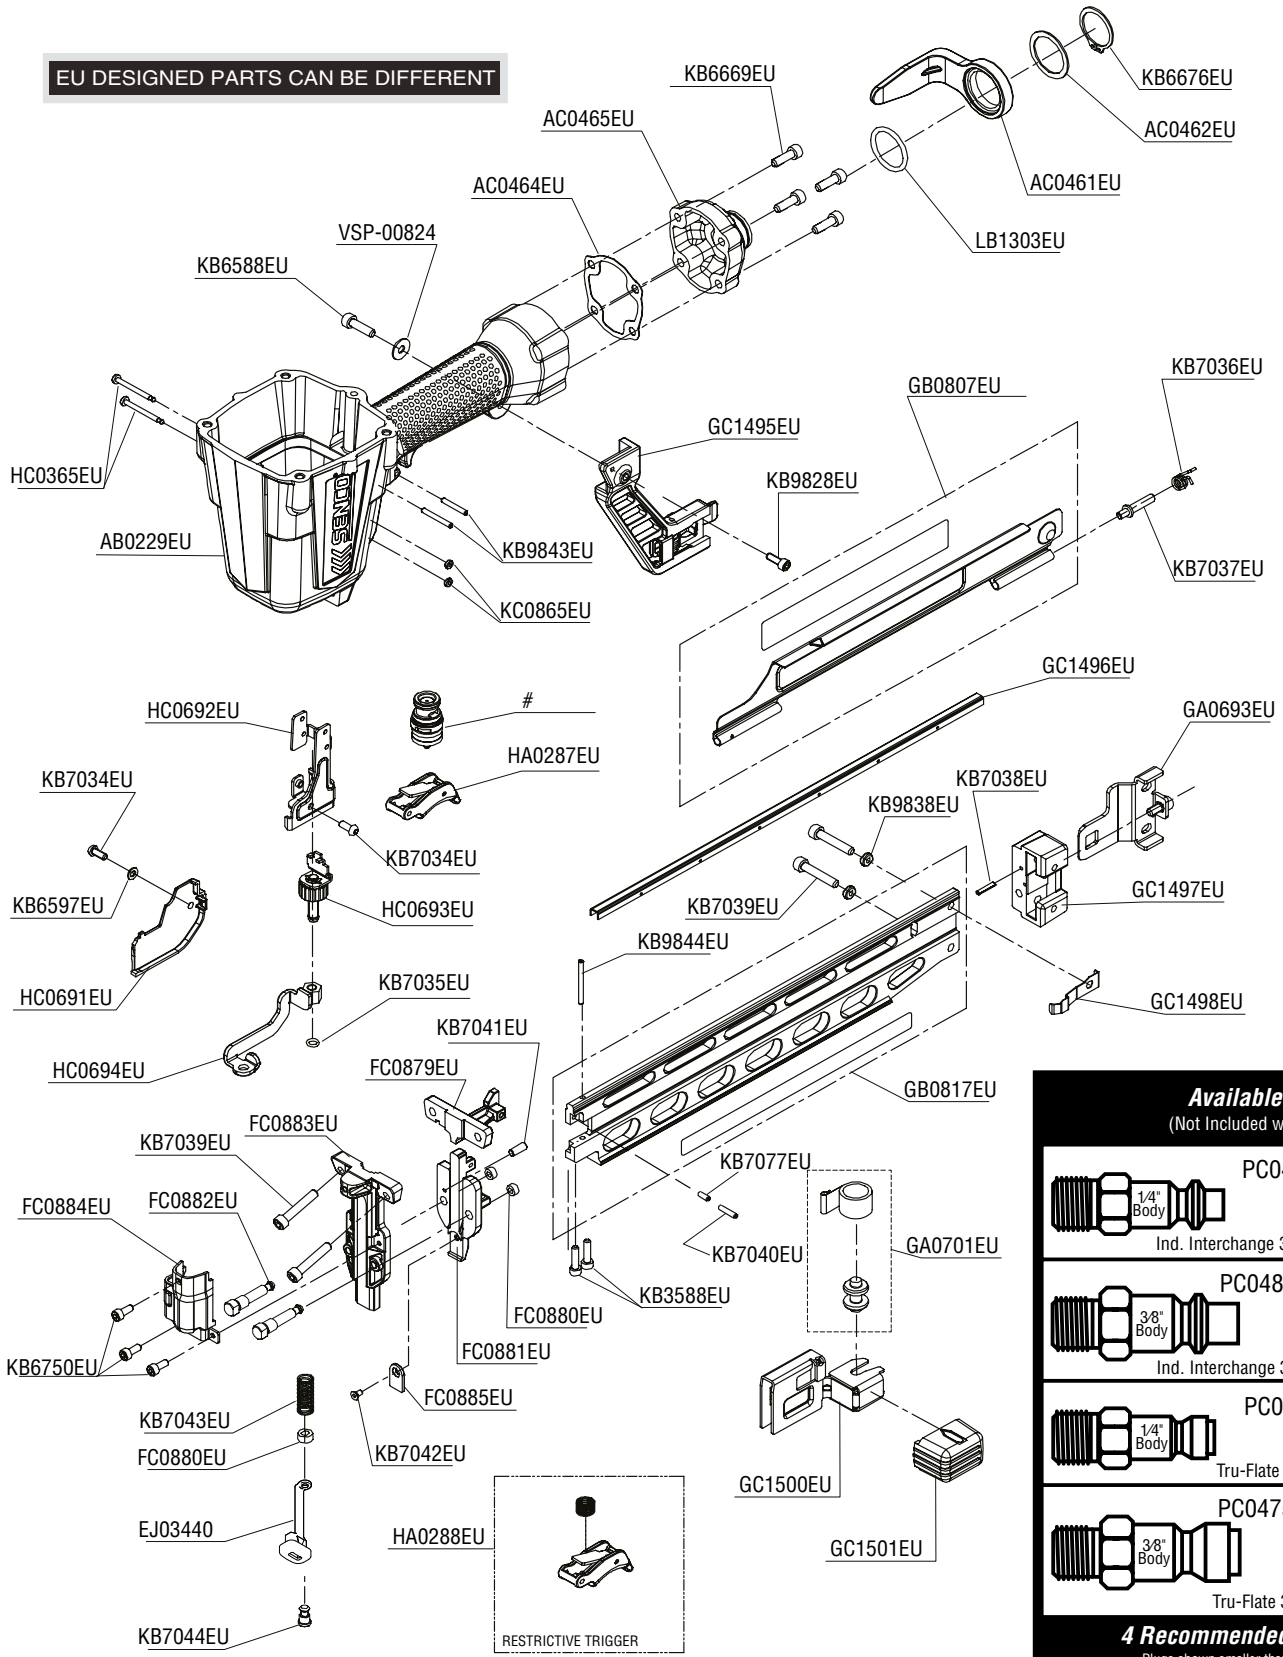

## Heavy Wire Stapler

**Parts Reference Guide**  
**Guía de referencia**  
**de piezas**  
**Pièces Guide**  
**de référence**

Schematic Drawings Inside  
Plano esquemático en el interior  
Schéma intérieur

**Repair Kits**

VSP-00818  
VSP-00819  
VSP-00820  
VSP-00821  
YK0839EU

**SENCO**<sup>®</sup>

- # Contents Of VSP-00818 Repair Kit
- ## Contents Of VSP-00819 Repair Kit
- ### Contents Of VSP-00820 Repair Kit
- #### Contents Of VSP-00821 Repair Kit
- ##### Contents Of YK0839EU Repair Kit

Tool #	Model
XL3096	Sencomatic

EU DESIGNED PARTS CAN BE DIFFERENT

# SHS51XP Sencomatic

EU DESIGNED PARTS CAN BE DIFFERENT

**Available Plugs**  
(Not Included with Tool)

	<b>PC0480</b> Ind. Interchange 3/8" NPT
	<b>PC0485 4</b> Ind. Interchange 3/8" NPT
	<b>PC0469</b> Tru-Flate 3/8" NPT
	<b>PC0475 4</b> Tru-Flate 3/8" NPT