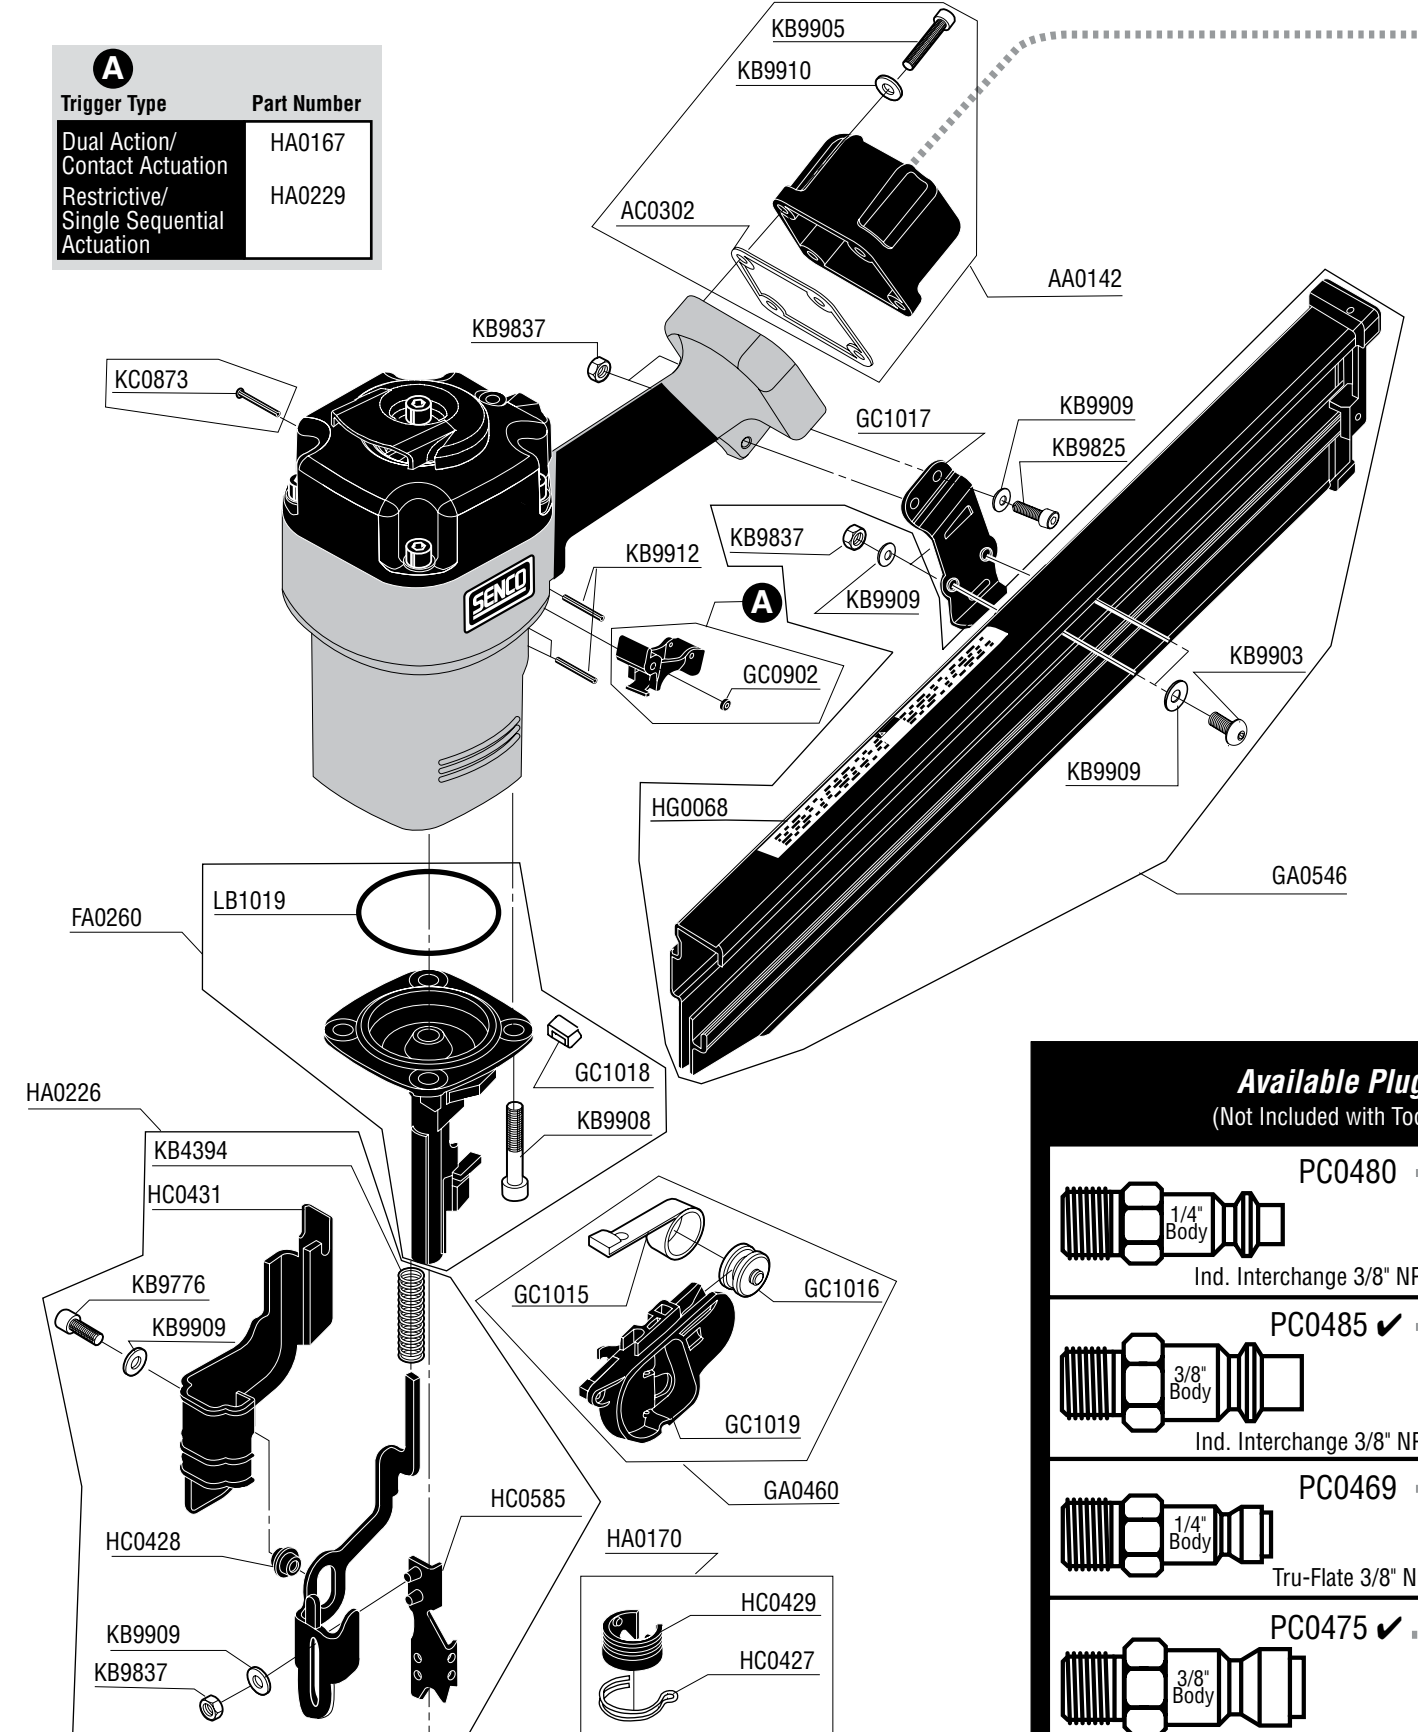

FramePro® 652 - 100mm

SENCO®

FramePro® 652 - 100mm

SENCO®

*O-Rings available- order YK0360

A	
Trigger Type	Part Number
Dual Action/ Contact Actuation	HA0167
Restrictive/ Single Sequential Actuation	HA0229

Available Plugs
(Not Included with Tool)

	PC0480 Ind. Interchange 3/8" NPT
	PC0485 ✓ Ind. Interchange 3/8" NPT
	PC0469 Tru-Flate 3/8" NPT
	PC0475 ✓ Tru-Flate 3/8" NPT

✓ **Recommended Plugs**
Plugs shown smaller than actual size