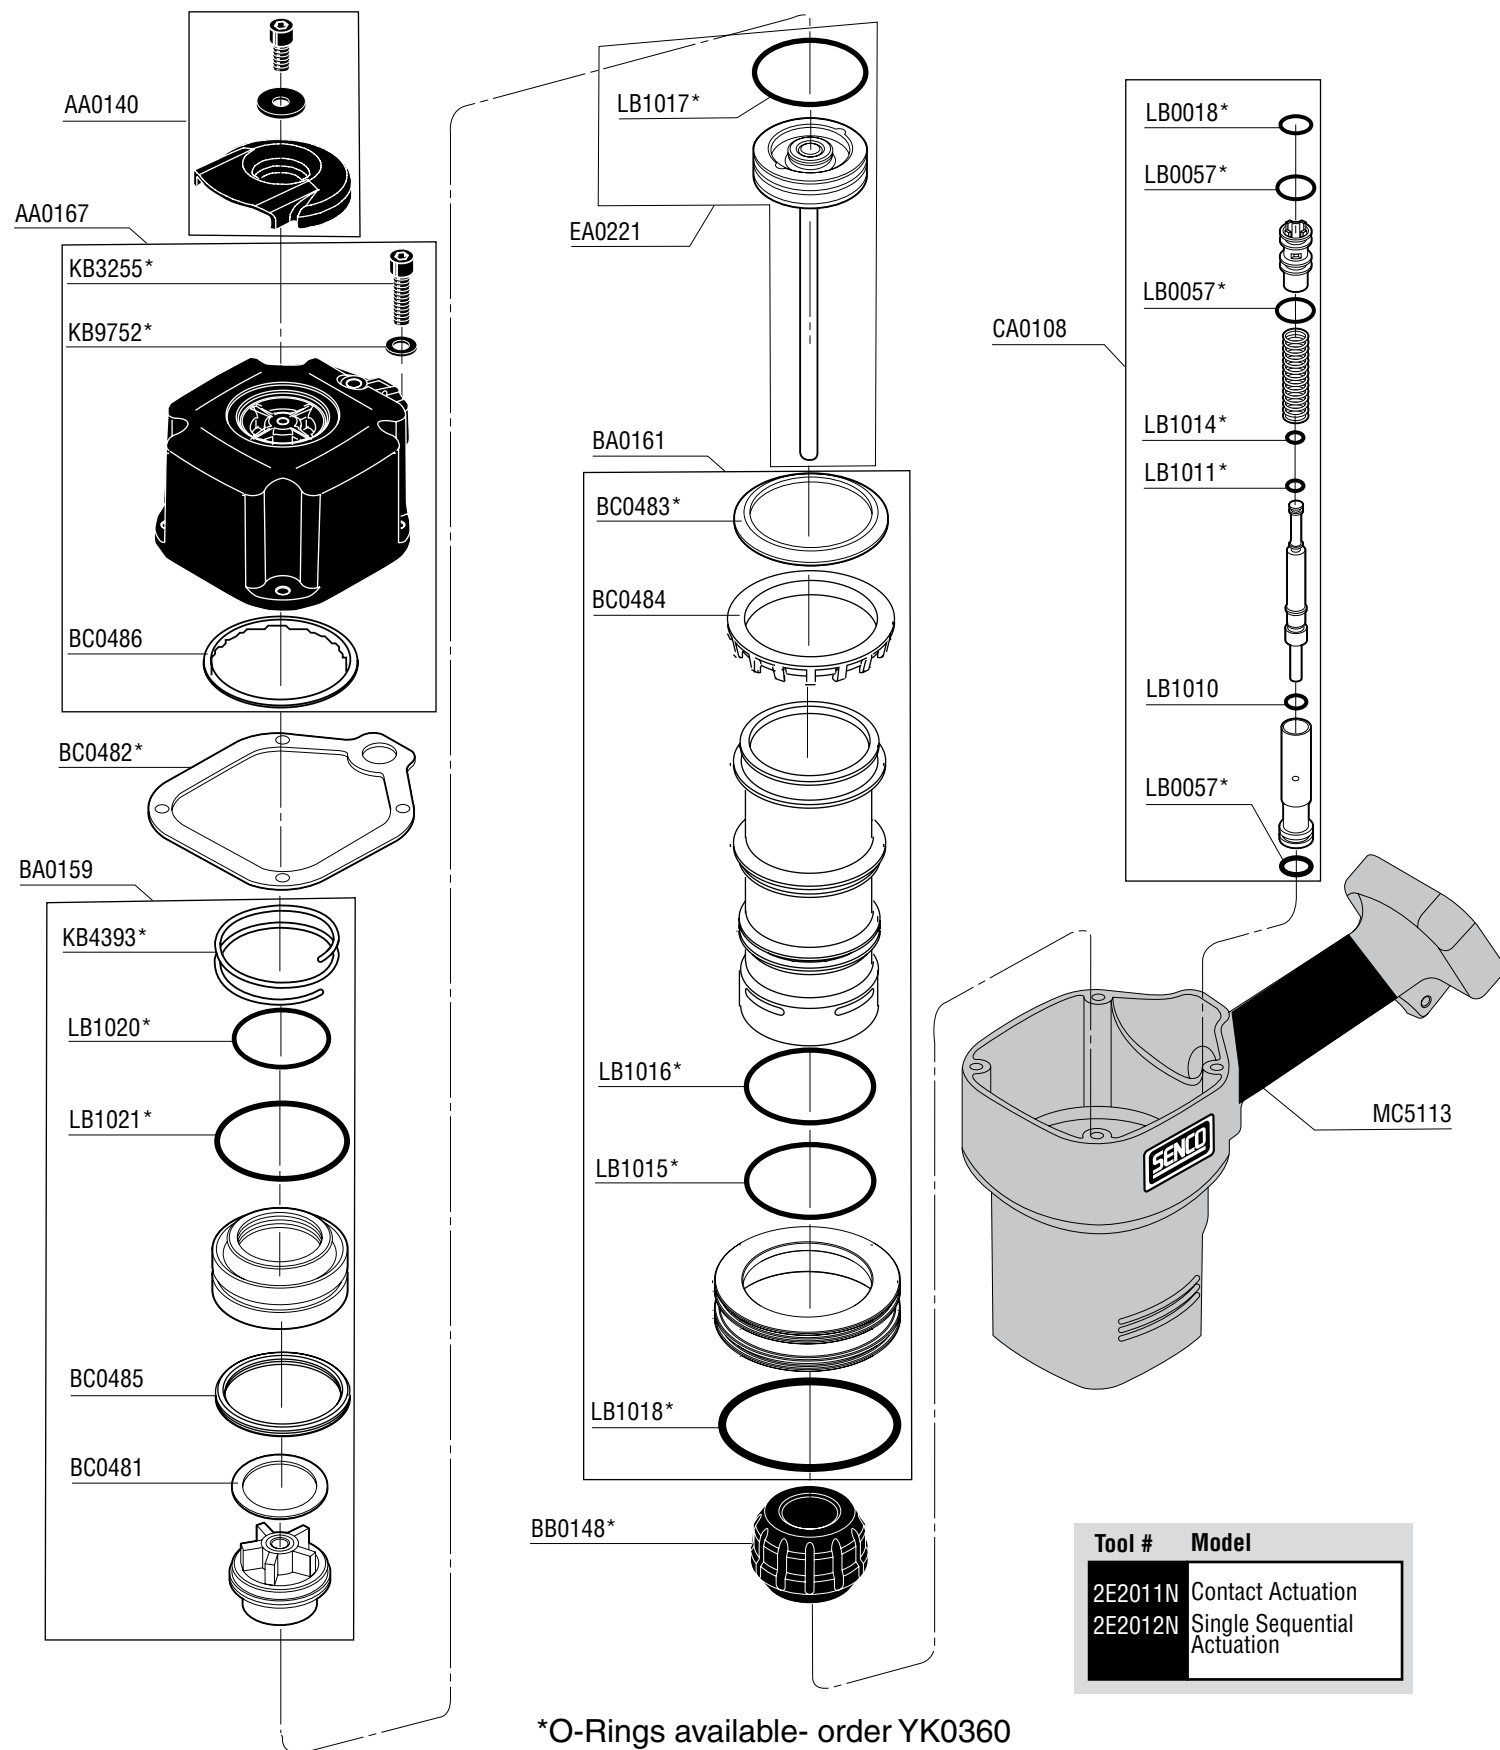

FramePro® 652 - 100mm

SENCO®

FramePro® 652 - 100mm

SENCO®

*O-Rings available- order YK0360

A	
Trigger Type	Part Number
Dual Action/ Contact Actuation	HA0167
Restrictive/ Single Sequential Actuation	HA0229

Available Plugs
(Not Included with Tool)

	PC0480 Ind. Interchange 3/8" NPT
	PC0485 ✓ Ind. Interchange 3/8" NPT
	PC0469 Tru-Flate 3/8" NPT
	PC0475 ✓ Tru-Flate 3/8" NPT

✓ **Recommended Plugs**
Plugs shown smaller than actual size