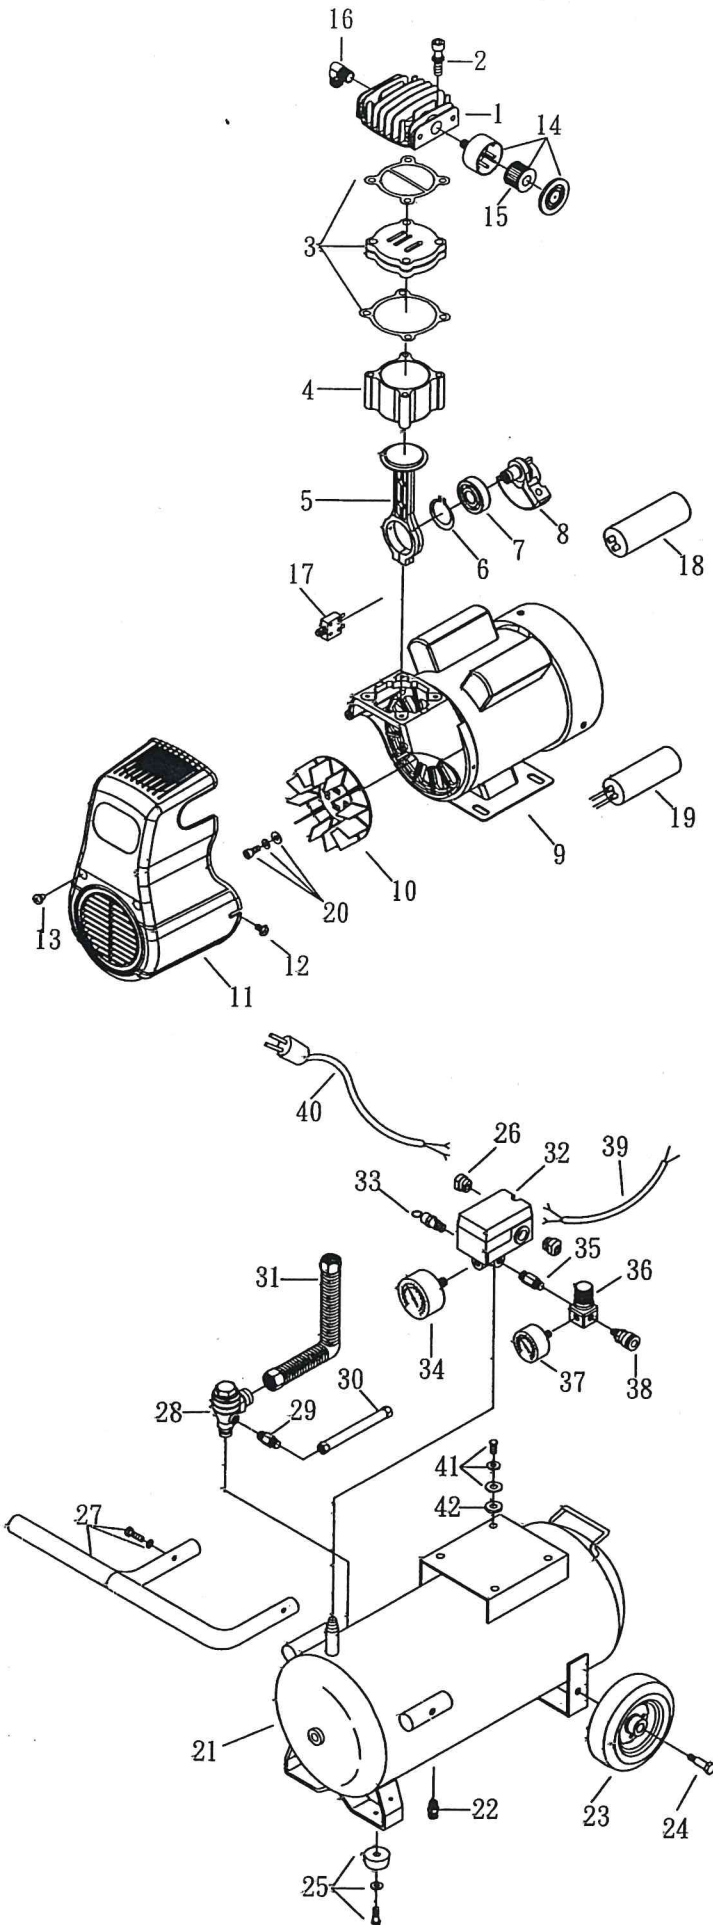

MODEL : PC1250

SPARE PARTS LIST

NO : RLB-1004

REF. NO.	DESCRIPTION	PART NO.	QTY.
1	Cylinder head	3101042	1
2	Allen bolt set	3B01-M06*085V	4
3	In & Ex. valve assembly	3B13-K4563	1
4	Cylinder	3201093	1
5	Rod	2315046	1
6	C-ring	2N42-S17	1
7	Bearing	2N35-6303ZZC3	1
8	Crankshaft & balancer	3304105	1
9	Motor set	3B8-LG5006	1
10	Fan	2336035	1
11	Shroud	2428042	1
12	Bolt	2B02-FM5*010WB	2
13	Bolt	2B02-FM5*015	2
14	Air filter set	2140019A	1
15	Filter element	2142013	1
16	Exhaust elbow	2N06-04T04H	1
17	Thermal protector	2E25-10A	1
18	Starting capactor	2E28-300F250V	1
19	Running capactor	2E27-060F250V	1
20	Allen bolt set	3B01-M05*015WV	1
21	Air tank	3401C031	1
22	Drain valve	2405012	1
23	Tank wheel	2402042B	2
24	Hexagon bolt	2418005	2
25	Rubber pad set	2433015A	2
26	Strain relief bushing	2E04-010	3
27	Grip set	3432013-A	1
28	Check valve	2414025	1
29	Unloading elbow	2N01-01T02HS	1
30	Unloading tube	3B2-02*280F	1
31	Exhaust tube set	3B2-04*470	1
32	Pressure switch	2E21-BA296BB	1
33	Pressure relief valve	2406018CE	1
34	Pressure gauge	2D12-20D14KS	1
35	Nipple	2N01-045	1
36	Regulator	2408008LNX	1
37	Pressure gauge	2D12-15D15KS	1
38	Quick coupler	07S1/4M-E	1
39	Cable	2E02-2C30802Y2T	1
40	Power cable	2E01-029	1
41	Hexagon bolt set	3B00-FM08*015WV	4
42	Body seat block	2439008	4