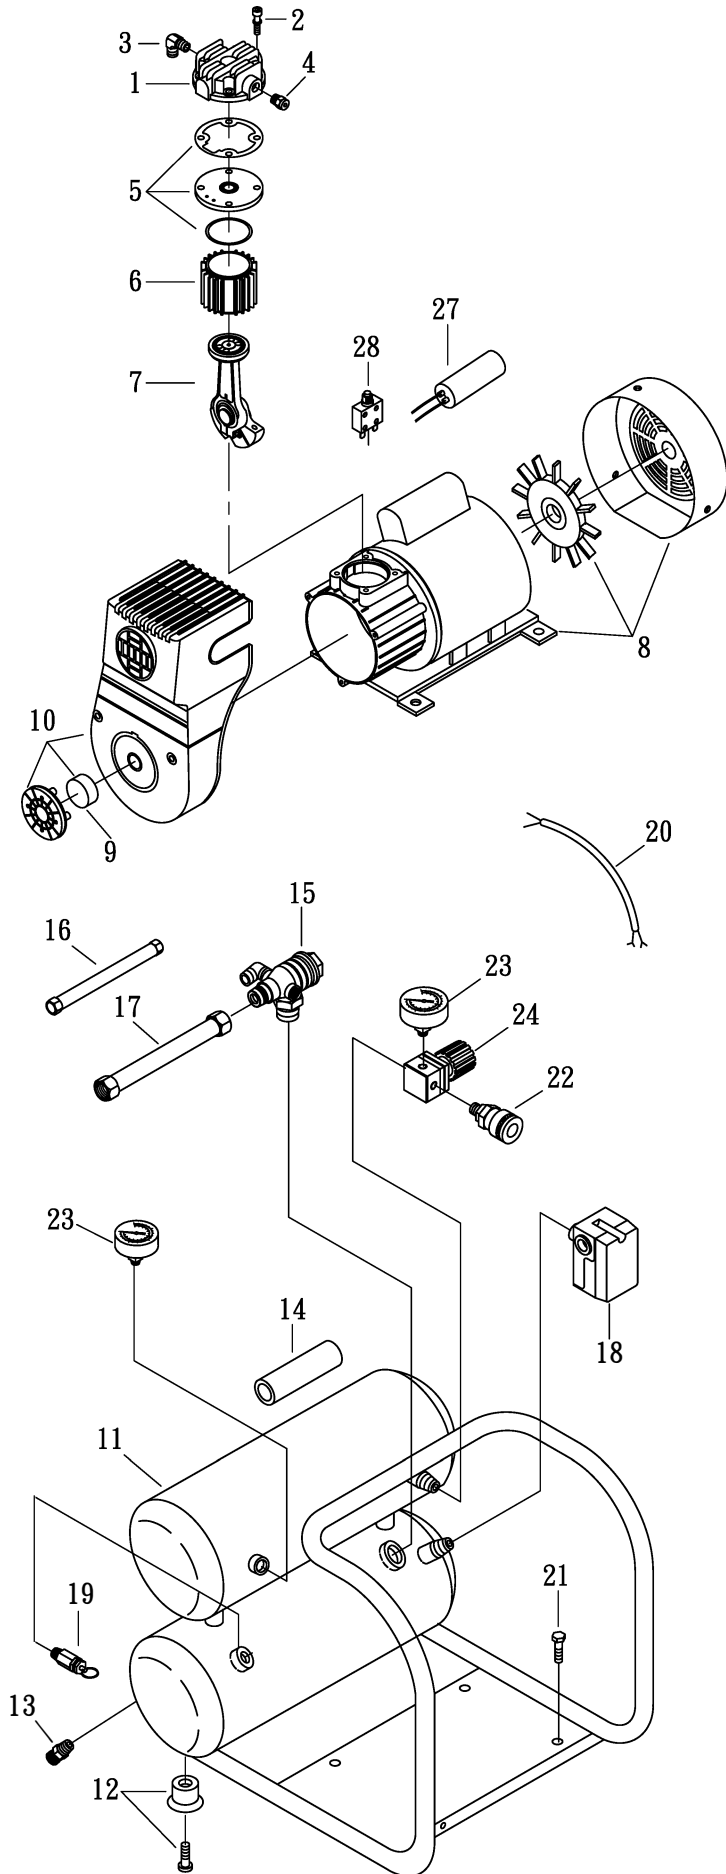

MODEL : PC0968 EU

SPARE PARTS LIST

NO : RLB-1311

REF. NO.	DESCRIPTION	PART NO.	QTY.
1	Cylinder head	3101096H	1
2	Allen bolt set	3B01-M06*080V	4
3	Exhaust elbow	2N06-02T03HL	1
4	Auto relief valve	2409003	1
5	Exhaust valve seat set	3B11-A9000A	1
6	Cylinder	3201065	1
7	Piston rod set	3B34-MB57	1
8	Motor set	3B8-MB5706S	1
9	Filter element	2142014	1
10	Shroud	2428012RS	1
11	Air tank	3401497QJ	1
12	Rubber pad set	3433011-ARS	4
13	Drain valve	2405012	1
14	Grip	2432102RS	1
15	Check valve set	2414036RX	1
16	Unloading tube	3B2-02*190F-0	1
17	Exhaust tube	2T02-03*0260RS	1
18	Pressure switch	2E21-DA256APS	1
19	Pressure relief valve	2406021A	1
20	Cable	2E02-1C30382Y2T	1
21	Hexagon bolt	3B00-FM08*015RSV	4
22	Quick coupler	07S1/4M-ERS	1
23	Pressure gauge	2D12-15D14BAR	2
24	Regulator	2408008LRS	1
25	Power cable(2pin)	2E01-029S	1
26	Power cable(3pin)	2E01-044S	1
27	Running capacitor	2E27-010F4535	1
28	Breaker	2E25-03A	1