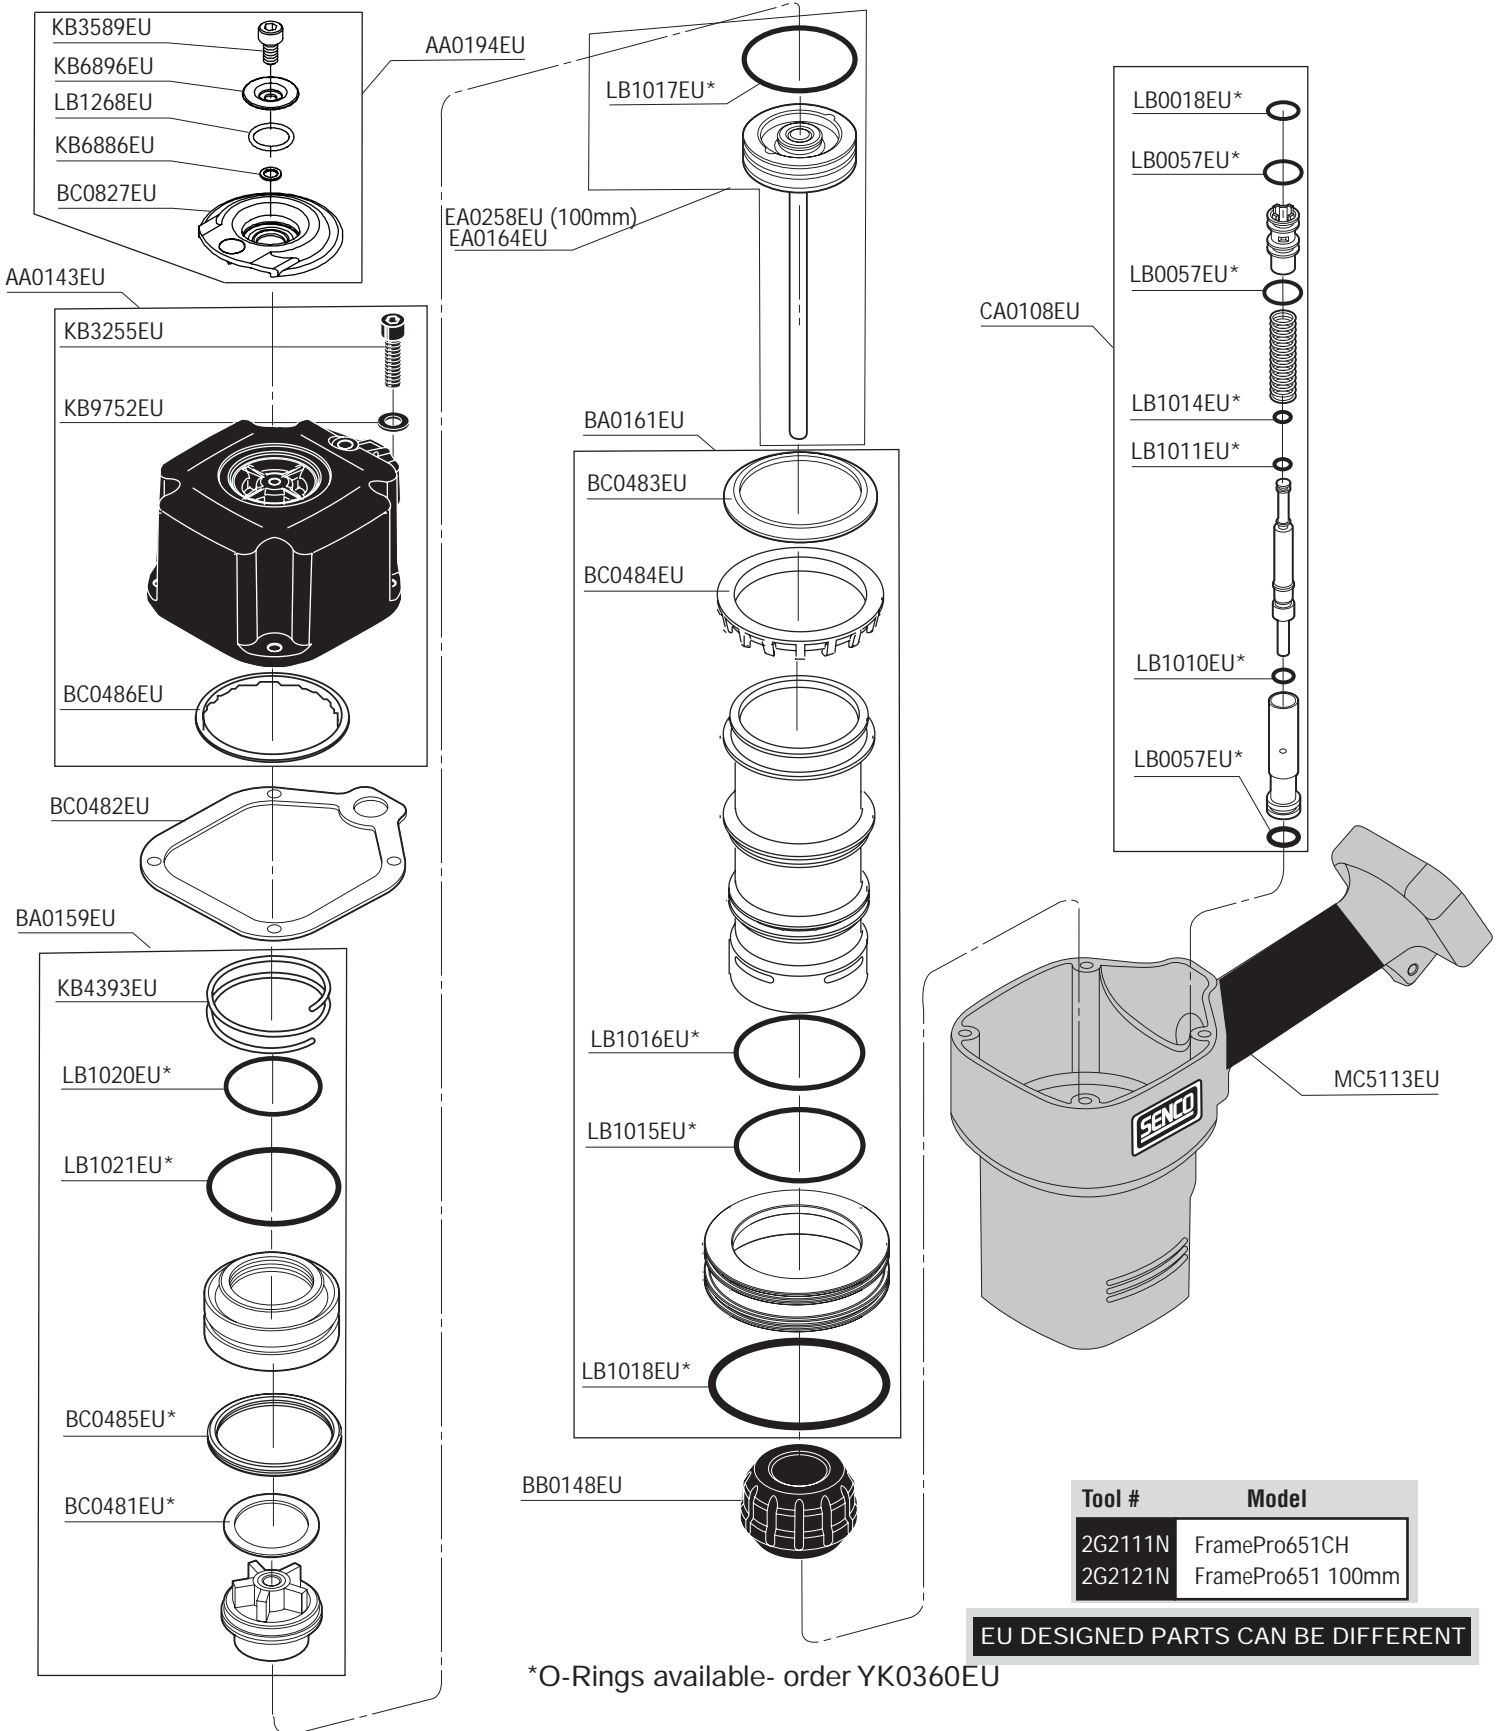

FramePro 651

SENCO®